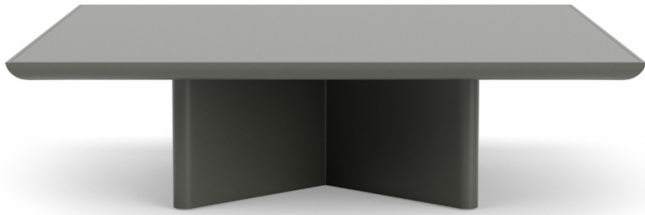

SUTHERLAND

Monaco Monaco Square Coffee Table

300635ALUM-ALUM

DETAILS & SPECS

Collection	MONACO
Width	35.5in/90cm
Depth	35.5in/90cm
Height	10.5in/27cm
Edge Height	1.5in/4cm
Base Spread	26in/66cm x 26in/66cm